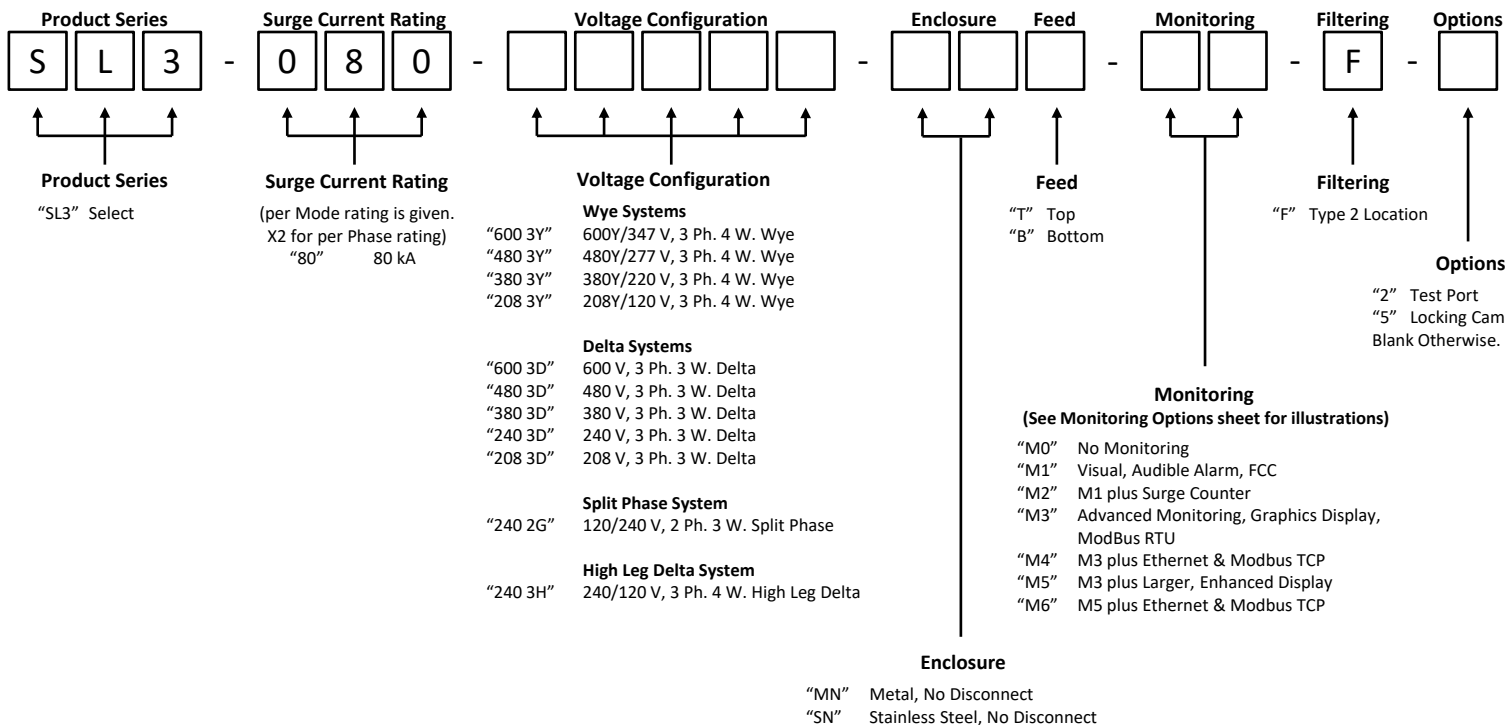

## Temporary Overvoltage Protection SPD for Main Panel/SES

## Product Number Configuration Guide

Product Number Example:

Application Specific Model Number:

Dimensions Standard Enclosure: NEMA 4/12  
 SL3-080: 16"h x 16"w x 9.20"d 42 lbs.